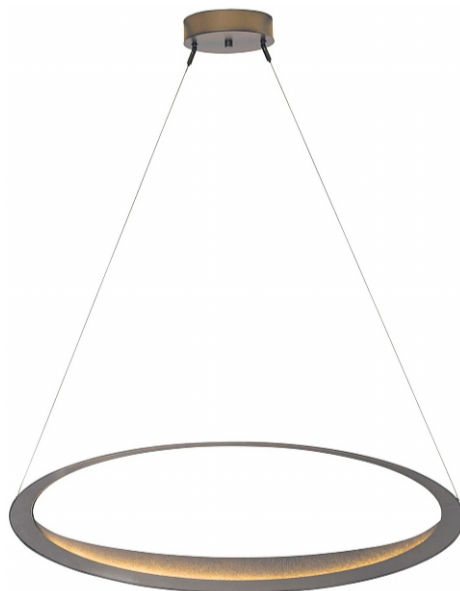

REG $4007

HUBBARDTON FORGE. **SALE $1199**